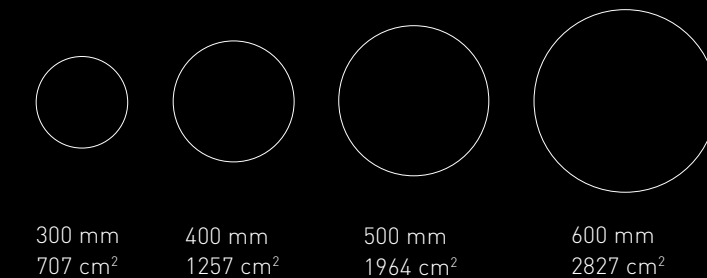

OLISQ ONE RANGE – MULTIPLE APPLICATIONS

OLISQ combines a stringent design with a special diversity of characteristics for different interior design and usage concepts. The easy handling of the system and its limitless variety make OLISQ a universal solution for versatile applications when living and working with light.

OFFICE AND ADMINISTRATION

Whether in corridors, foyers or stairwells – OLISQ features a uniform design with unique flexibility in terms of shape, size, mounting and protection rating. The luminaires also become part of a corporate CI as optional variants in the company colour.

Larger buildings can be attractively divided into zones due to the enormous flexibility in shapes, mounting methods and colours.

HEALTHCARE

The variants with special IK08 protection rating (optionally with vandalism protection) and HCL for patient rooms as well as the emergency light and sensor luminaires allow building-wide use with maximum safety. OLISQ is also suitable for use in sanitary and shower areas.

INDUSTRY

Can also be tough as nails: with protection ratings IP40 or IP54, IK03 or IK08, the luminaire proves itself in challenging environments, and as a standard version with D marking also in operating areas exposed to fire hazards.

EDUCATION

OLISQ REFURBISHED IN NEXT TO NO TIME

Not least because of the lamp ban coming into effect in March 2023, alternatives to conventional solutions equipped with fluorescent lamps are more in demand than ever. With its features optimised for refurbishment, OLISQ is the perfect solution for one-to-one upgrading projects.