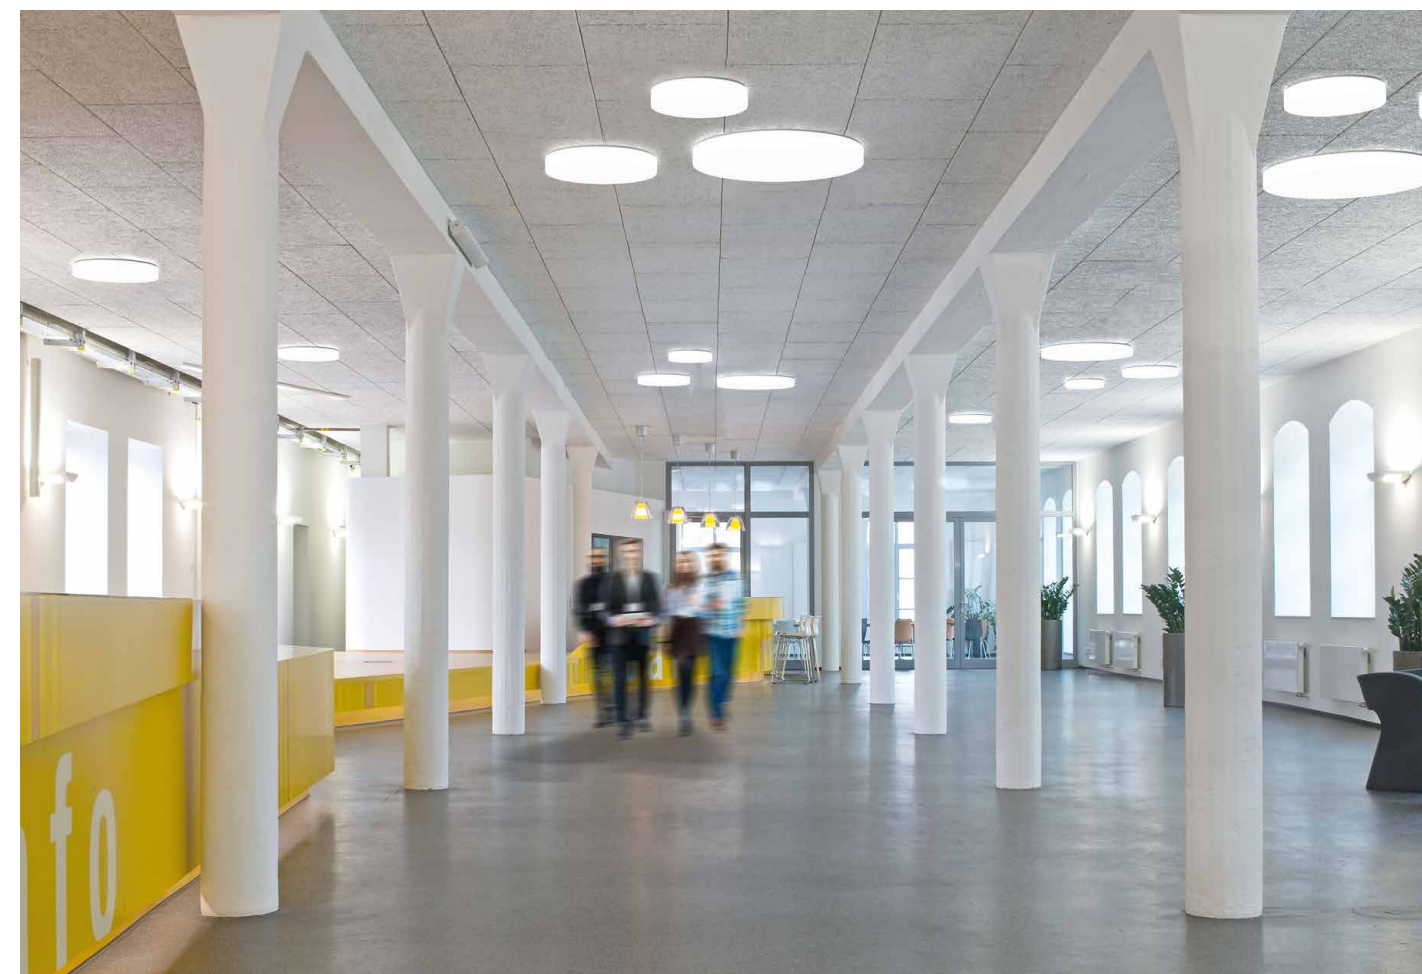

OLISQ ONE RANGE – MULTIPLE APPLICATIONS

OLISQ combines a stringent design with a special diversity of characteristics for different interior design and usage concepts. The easy handling of the system and its limitless variety make OLISQ a universal solution for versatile applications when living and working with light.

OFFICE AND ADMINISTRATION

Whether in corridors, foyers or stairwells – OLISQ features a uniform design with unique flexibility in terms of shape, size, mounting and protection rating. The luminaires also become part of a corporate CI as optional variants in the company colour.

Larger buildings can be attractively divided into zones due to the enormous flexibility in shapes, mounting methods and colours.

HEALTHCARE

The variants with special IK08 protection rating (optionally with vandalism protection) and HCL for patient rooms as well as the emergency light and sensor luminaires allow building-wide use with maximum safety. OLISQ is also suitable for use in sanitary and shower areas.

INDUSTRY

Can also be tough as nails: with protection ratings IP40 or IP54, IK03 or IK08, the luminaire proves itself in challenging environments, and as a standard version with D marking also in operating areas exposed to fire hazards.

EDUCATION

OLISQ REFURBISHED IN NEXT TO NO TIME

Not least because of the lamp ban coming into effect in March 2023, alternatives to conventional solutions equipped with fluorescent lamps are more in demand than ever. With its features optimised for refurbishment, OLISQ is the perfect solution for one-to-one upgrading projects.

Both the external dimensions and the drilling holes and feed points are identical to many common older products such as TRILUX 740N, Deca, 3331 and many more. Thanks to excellent efficiency values, energy savings of up to 61% can be achieved without effort, and up to 91% with integrated sensor technology or LiveLink light management. At the same time, the higher achievable illuminance guarantees compliance with the revised DIN EN 12464-1.

Three shapes, one design, all functionalities. In addition to three shapes in various sizes, there is also a choice of different luminous fluxes, colours and Active variants. Colour customising and functional upgrades can still be carried out at a later date, making OLISQ a luminaire system that lasts. No drilling. No painting. Just OLISQ.

Find quick and easy help for refurbishment solutions at: www.trilux.com/refurbishment

Legislators demand solutions that not only save energy in the long run, but also make an intelligent contribution to a more sustainable future.

OLISQ FOR YOUR LIMITLESS POSSIBILITIES

EFFICIENT AND DURABLE:

high efficiency (up to 140 lm/W) guarantees permanently low energy consumption, while the long service life of 50,000 h at L90 and 100,000 h at L80 keeps overall operating and maintenance costs low.

UNIVERSAL DESIGN:

the purist design of the OLISQ series blends into any style of architecture. All three designs feature the same functions and a high level of design flexibility thanks to the variety of mounting options (surface-mounted, semi-recessed or suspended) which fit individually into the overall concept.

DESIGN ELEMENTS – RAL ACCORDING TO CHOICE:

accessories and decorative attachments achieve precisely fitting light and room settings. The decorative rings are available in any RAL colour.

IMPACT RESISTANCE:

even the basic version with IK03 is ideally suited for use in corridors and stairwells. For even greater impact resistance, all variants are also available with IK08 as standard.

MULTILUMEN:

with the multilumen version, the luminaire's luminous flux can be varied via switch or app. This is ideal for retroactively adapting the luminaire to changed conditions.

WIRELESS NETWORKING – SMARTNESS INCLUDED:

optionally, the luminaires can be wirelessly networked with LiveLink SwarmSens and offer functions such as HCL and running light. Emergency light variants and other sensor variants are also possible.

GREEN DEAL – SUSTAINABILITY AT ALL LEVELS: